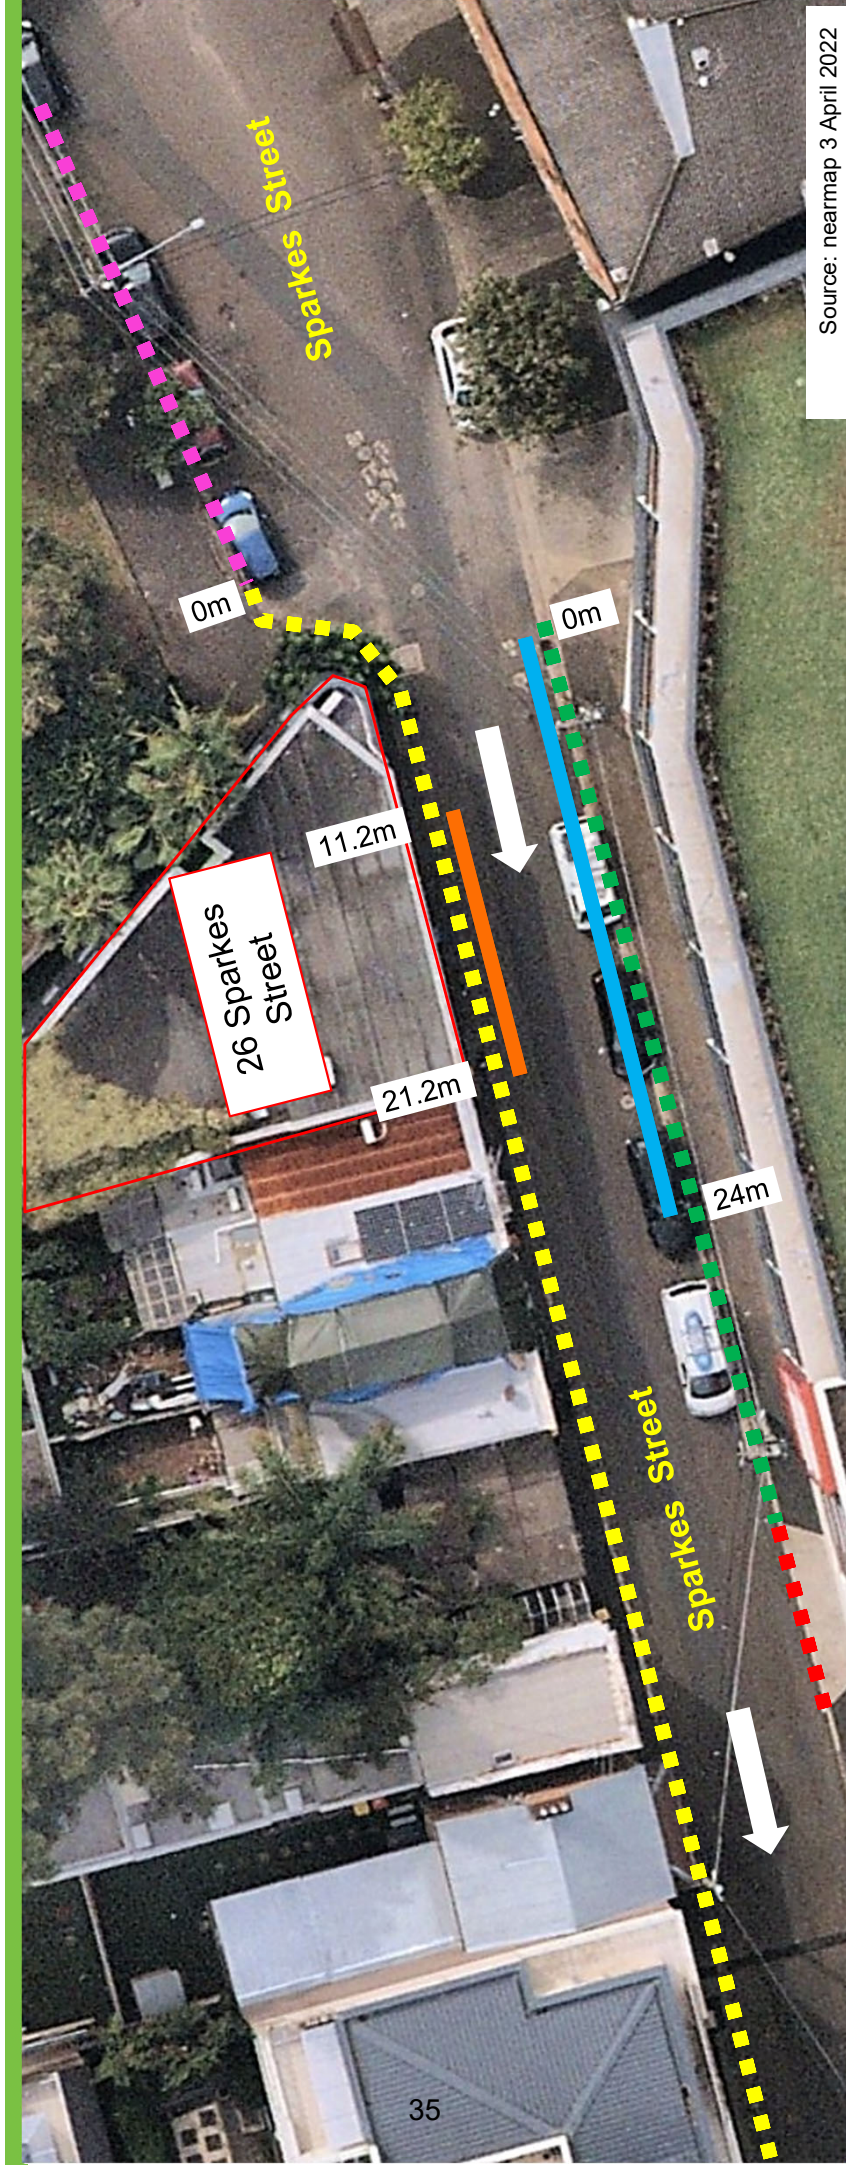

## Sparkes Street, Camperdown Proposed Works Zone

Source: nearmap 3 April 2022

### Existing

- No Stopping
- No Parking
- 1P
- 8am-10pm
- Permit Holders Excepted Area G

### Proposed

- Works Zone
- 7.30am-5.30pm Mon-Fri
- 7.30am-3.30pm Sat
- No Stopping All Other Times

- No Stopping
- 7.30am-5.30pm Mon-Fri
- 7.30am-3.30pm Sat
- 1P
- 5.30pm-10pm Mon-Fri
- 3.30pm-10pm Sat
- 8am-10pm Sun & Public Holidays
- Permit Holders Excepted Area G